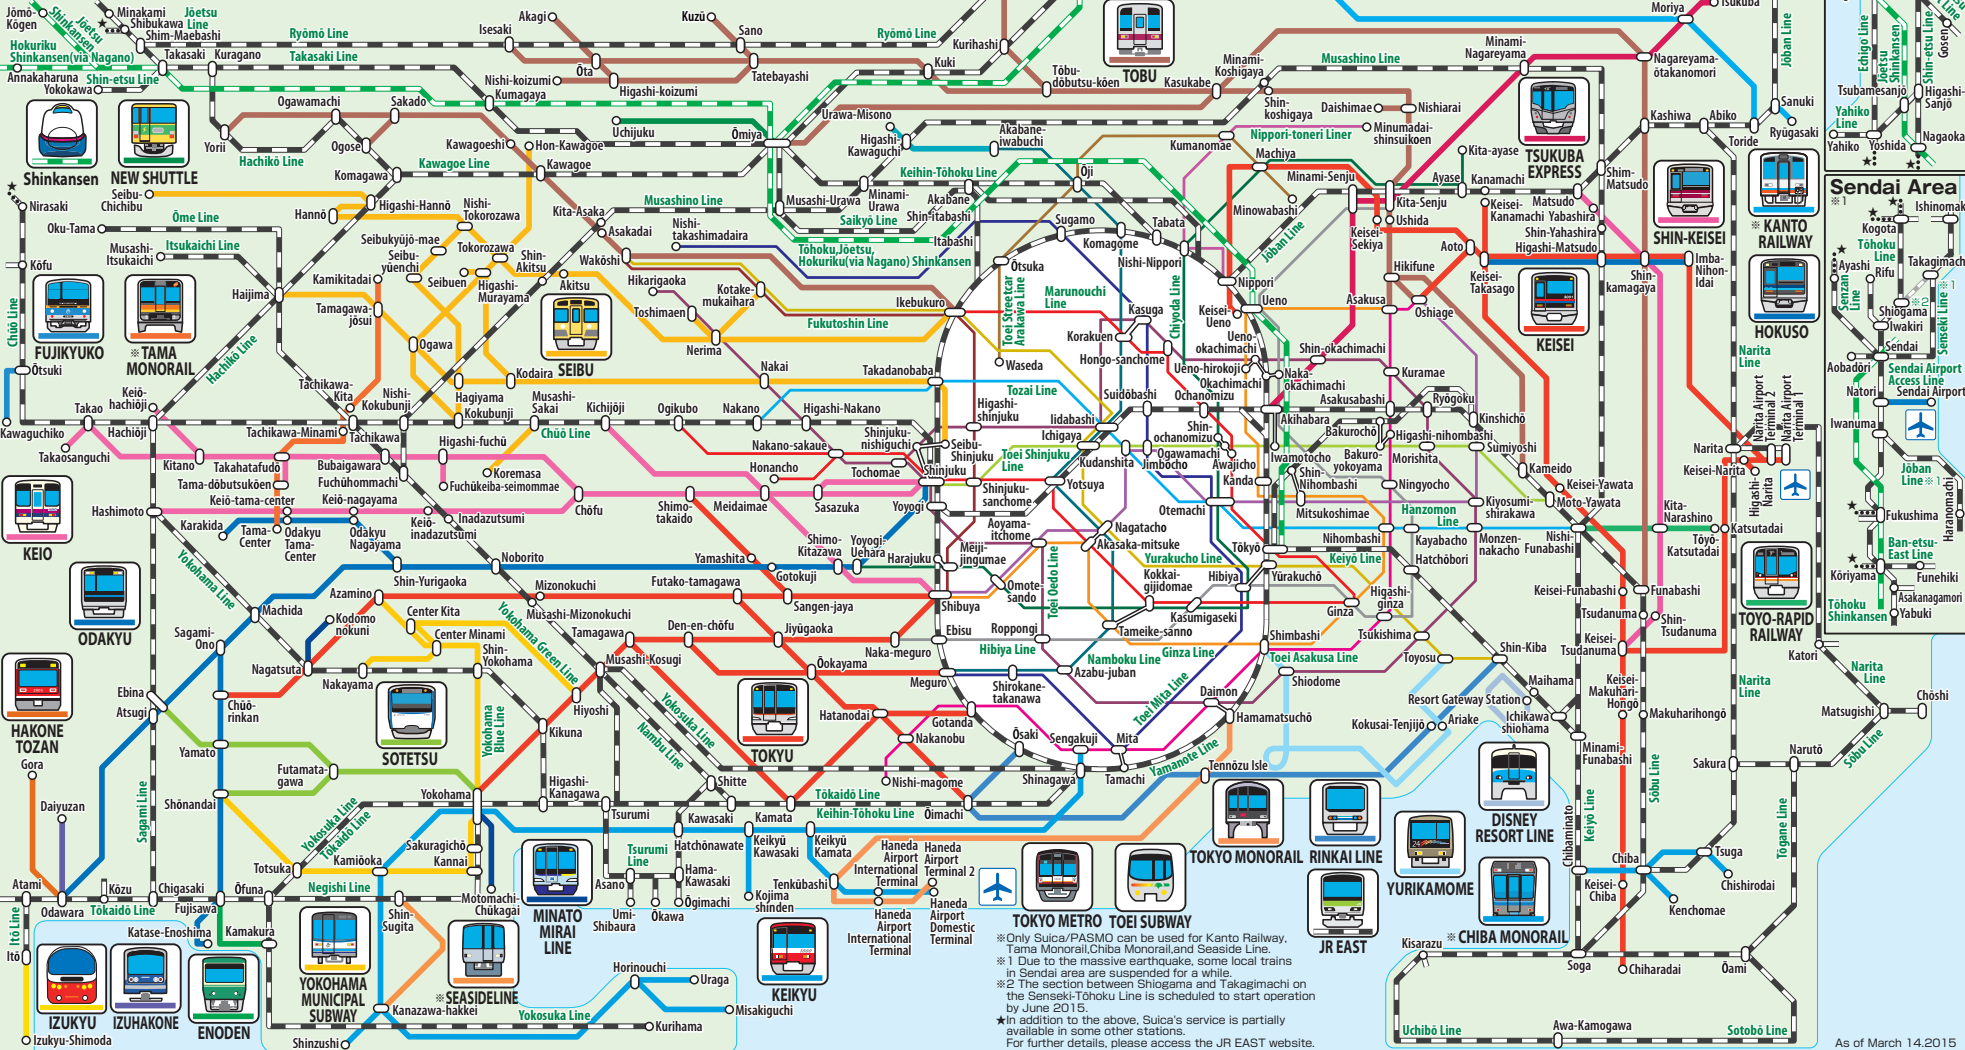

Suica · PASMO Network Map

■ Areas where Suica · PASMO can be used